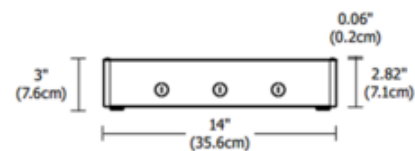

Side View

COMPANY	PROJECT	FIXTURE TYPE	APPROVED BY	DATE