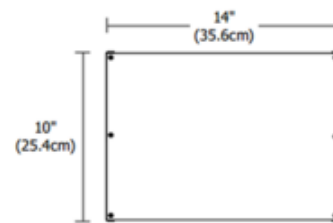

**BRAND**

PureEdge Lighting

**DESCRIPTION**

The PSB-3X100W-ELV-24VDC Class 2 LED Power Supply accepts input voltage in range of 120 volts AC and outputs 24 volts DC power up to 3x96 watts. The power supply can be used as a dimmable or non-dim power supply. Features short circuit and overload protection. Power Input: 120VAC, 50/60Hz. Power Output: Class 2, 24VDC, 3X4A, 3X96 watts maximum. For indoor applications only. To avoid overheating the power supply, install it in a ventilated remote location where air flows. Maintain proper spacing among power supplies when multiple power supplies are installed in the same remote location. Dimmable with an electronic low voltage dimmer (tested and approved: Lutron Diva DVELV-300P, Lutron Skylark SELV-300P, Lutron Maestro MAELV-600, Lutron Radio RA 2, or Legrand Adorne ADTP703TU, sold separately. ETL listed. 14 inch width x 10 inch depth x 3 inch height.

*Shown in: White*

<b>SHADE COLOR</b>	N/A
<b>BODY FINISH</b>	White
<b>LAMP</b>	1 x LED/288W/24V LED
<b>WATTAGE</b>	288W
<b>DIMMER</b>	Low Voltage Electronic
<b>DIMENSIONS</b>	14"W x 3"H x 10"D

**ITEM NUMBER** EDG355875

**Top View**

**Side View**

<b>COMPANY</b>	<b>PROJECT</b>	<b>FIXTURE TYPE</b>	<b>APPROVED BY</b>	<b>DATE</b>