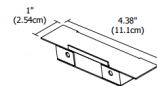

### Specifications

COLOR	N/A
BODY FINISH	White
WATTAGE	N/A
DIMMER	N/A
DIMENSIONS	4.38"W x 1"H
BULB	N/A

CLICK TO VIEW PRODUCT

Notes: