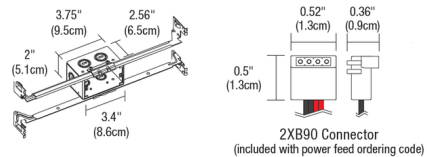

Description

A TruLine .5A 1 Inch Rectangle Slim Profile Junction Box is included with TruLine .5A and TruCirque .5A Plaster-In LED. Order additional Junction Box separately to rough-in electrical wiring before drywall installation. Includes adjustable hanger bars. Quick shipment available. Designed for use with PureEdge Lighting TruLine .5A and TruCirque .5A channel product, sold separately. Traditional dimming, 0-10V, DMX & DALI junction box rough-in component (included with traditional dimming, DMX & DALI power feeds)

Shown in aluminum

Specifications

COLOR	N/A
BODY FINISH	Aluminum
WATTAGE	N/A
DIMMER	N/A
DIMENSIONS	3.75"W x 2"H x 2.56"D
BULB	N/A

CLICK TO VIEW PRODUCT

Notes: