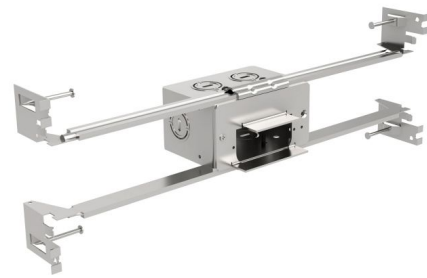

Lightology

lightology.com
866-954-4489
04-25-26

Project: _____

Company: _____

Location: _____ Fixture Type: _____

SPEC #: **EDG356845**

Approved On: _____ Approved By: _____

TruLine .5A Slim Profile Junction Box By PureEdge Lighting

Description

A TruLine .5A 1 Inch Rectangle Slim Profile Junction Box is included with TruLine .5A and TruCirque .5A Plaster-In LED. Order additional Junction Box separately to rough-in electrical wiring before drywall installation. Includes adjustable hanger bars. Quick shipment available. Designed for use with PureEdge Lighting TruLine .5A and TruCirque .5A channel product, sold separately. Traditional dimming, 0-10V, DMX & DALI junction box rough-in component (included with traditional dimming, DMX & DALI power feeds)

Shown in aluminum

Specifications

COLOR	N/A
BODY FINISH	Aluminum
WATTAGE	N/A
DIMMER	N/A
DIMENSIONS	3.75"W x 2"H x 2.56"D
BULB	N/A

CLICK TO VIEW PRODUCT

Notes: