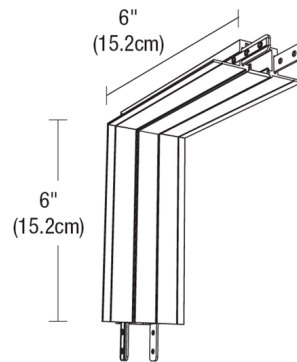

### Description

TruLine .5A Inside Corner Channel Connector allows for room wrapping installation on 90 degree inside corners. LED Soft Strip (not included) bends flat within inside corners for seamless light across surfaces. For use from wall to ceiling or from one wall to an adjacent wall. Includes Lens and Channel Joiners. Designed for use with PureEdge Lighting TruLine .5A Plaster-In-LED system.

### Specifications

COLOR	N/A
BODY FINISH	White
WATTAGE	N/A
DIMMER	N/A
DIMENSIONS	6"W x 6"H
BULB	N/A

CLICK TO VIEW PRODUCT

Notes: