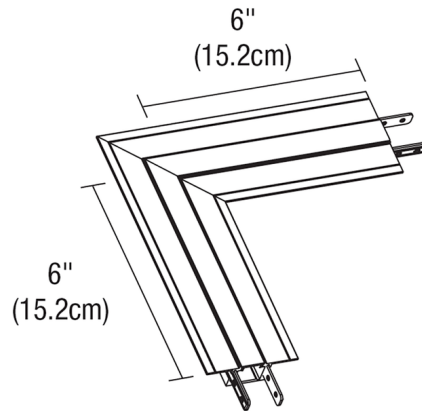

Lightology

lightology.com
866-954-4489
04-25-26

Project: _____

Company: _____

Location: _____ Fixture Type: _____

SPEC #: **EDG356885**

Approved On: _____ Approved By: _____

TruLine .5A L-Picture Frame Channel Connector By PureEdge Lighting

Description

TruLine .5A L-Picture Frame Channel Connector allows for picture frame installations on 90-degree turns. LED Soft Strip (not included) bends on the side within connector to create continuous illumination on a wall or ceiling. LED Soft Strip is installed on the side of channel. Includes Lens and Channel Joiners. Designed for use with PureEdge Lighting TruLine .5A plaster-in LED system.

Shown in white

Specifications

COLOR	N/A
BODY FINISH	White
WATTAGE	N/A
DIMMER	N/A
DIMENSIONS	6"W x 6"H
BULB	N/A

CLICK TO VIEW PRODUCT

Notes: