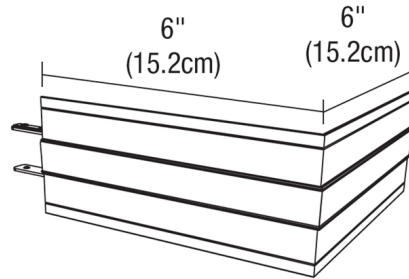

By PureEdge Lighting

Description

TruLine .5A Outside Corner Channel Connector allows for room wrapping installations on 90 degree outside corners. LED Soft Strip (not included) bends flat within outside corners for seamless light across surfaces. For use from wall to ceiling or from one wall to an adjacent wall. Includes Lens and Channel Joiners. Designed for use with PureEdge Lighting TruLine .5A plaster-in LED system.

Shown in white

Specifications

COLOR	N/A
BODY FINISH	White
WATTAGE	N/A
DIMMER	N/A
DIMENSIONS	6"W x 6"H
BULB	N/A

CLICK TO VIEW PRODUCT

Notes: