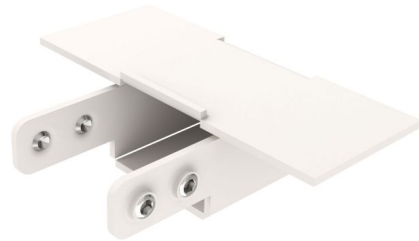

Lightology

lightology.com
866-954-4489
04-25-26

Project: _____

Company: _____

Location: _____ Fixture Type: _____

SPEC #: **EDG356887**

Approved On: _____ Approved By: _____

Straight Channel End Cap / Take Up Box By PureEdge Lighting

Description

The Straight Channel End Cap / Take-Up Box prevents dark spots at end of run by tucking excess LED Soft Strip behind wall. LED Soft Strip sold separately. Includes Channel Joiners. Designed for use with PureEdge Lighting TruLine .5A, TruCurve, and TruArch plaster-in LED system.

Shown in white

Specifications

COLOR	N/A
BODY FINISH	White
WATTAGE	N/A
DIMMER	N/A
DIMENSIONS	2.45"W x 0.62"H x 1"D
BULB	N/A

CLICK TO VIEW PRODUCT

Notes: