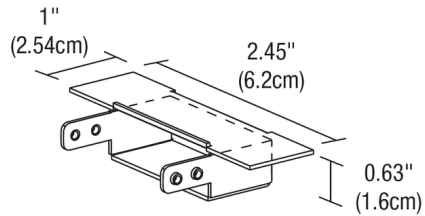

Lightology

lightology.com
866-954-4489
04-25-26

Project: _____

Company: _____

Location: _____ Fixture Type: _____

SPEC #: **EDG356887**

Approved On: _____ Approved By: _____

Straight Channel End Cap / Take Up Box By PureEdge Lighting

Description

The Straight Channel End Cap / Take-Up Box prevents dark spots at end of run by tucking excess LED Soft Strip behind wall. LED Soft Strip sold separately. Includes Channel Joiners. Designed for use with PureEdge Lighting TruLine .5A, TruCurve, and TruArch plaster-in LED system.

Shown in white

Specifications

COLOR	N/A
BODY FINISH	White
WATTAGE	N/A
DIMMER	N/A
DIMENSIONS	2.45"W x 0.62"H x 1"D
BULB	N/A

CLICK TO VIEW PRODUCT

Notes: