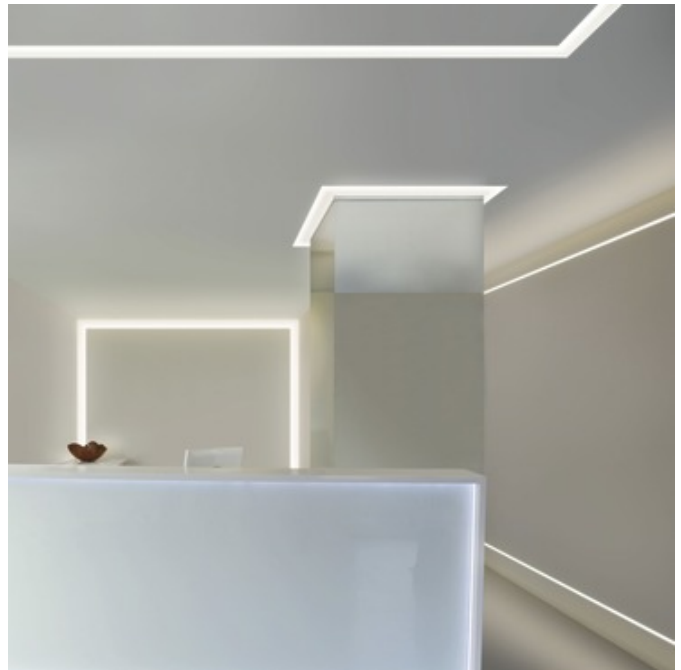

Lightology

Verge Wall 5W Plaster-In System

ITEM NUMBER

EDG356938

DESIGNER

Gregory Kay

BRAND

PureEdge Lighting

DESCRIPTION

Verge Wall is a slim plaster-in aluminum channel with a 4 inch paintable aluminum backer plate. The channel highlights the transition where two drywall surfaces verge together, while emitting ambient illumination. Mounts directly to studs without joist modification and plasters into 5/8 inch or thicker drywall. Verge houses a single row of commercial grade LEDs available in a spectrum of color temperatures including Warm Dim, Tunable White, and RGB. Consumes 5 LED watts per foot and is sold in 5 foot increments up to 20 feet. Verge may be field-cut to any length. May be powered using a Class 2 electronic low voltage (ELV) or 0-10V power supply. For indoor applications only. Included components: Junction Box, Adjustable Mounting Bars, Verge Wall Channel(s), Backer Plate, Drywall Screws, LED Soft Strip, and Lens (es). A VG-IRE-JBOX rough-in junction box is available to rough-in electrical before drywall installation (included and sold separately). ETL listed. Suitable for damp locations. 5 year pro-rated warranty. Required power supply, dimmer control, and optional mounting accessories sold separately. Product is built to order.

Shown in: Satin Aluminum

SHADE COLOR	N/A
BODY FINISH	Satin Aluminum
LAMP	5 x LED/5W/24V LED
WATTAGE	25W
DIMMER	Dimmable
DIMENSIONS	60"L x 0.62"H x 4.92"D