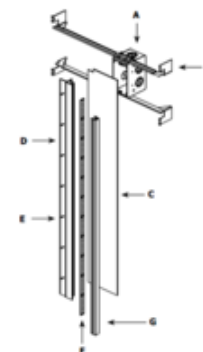

COMPANY	PROJECT	FIXTURE TYPE	APPROVED BY	DATE