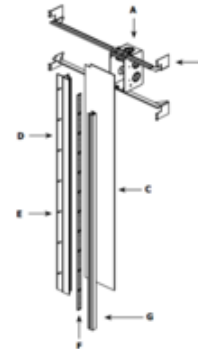

Product Number: EDG356946			
Company:		Fixture Type:	May 29, 2020
Project:		Approved By:	

Fax: 773-883-6131

Phone: 866-954-4489

Address: 1718 W. Fullerton Ave. Chicago IL 60614

www.Lightology.com