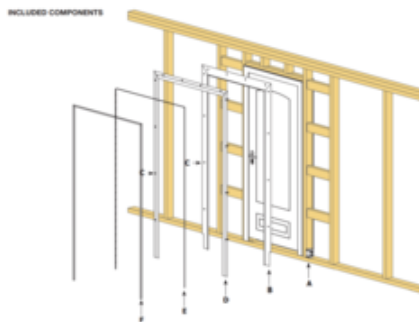

Technical Information

LUMINOUS FLUX	3938 lumens
LUMENS/WATT	71.60
LAMP COLOR	2700 K

ITEM NUMBER EDG356954

COMPANY	PROJECT	FIXTURE TYPE	APPROVED BY	DATE