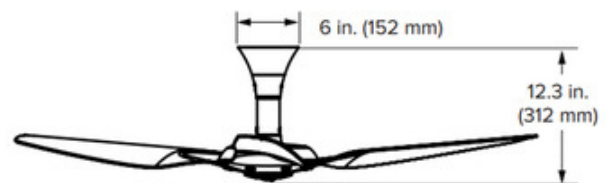

BRAND

Big Ass Fans

DESCRIPTION

The Haiku Low Profile Mount Ceiling Fan was designed with homes and small spaces in mind. Its precision hand balancing and silent operation combine for lasting, perfect performance. New Eco Mode makes Haiku the world's most efficient ceiling fan. Using patent-pending technology with Haiku's mobile app, Fan Eco delivers unmatched energy savings and cooling airflow in perfect harmony. SenseMe technology works automatically with your preferences to keep the room comfortable with a fleet of sensors and an onboard computer. Works with iPhone app that works with Nest Learning Thermostat and included IR remote. Features a DC/EC motor with digital inverter drive, hand balanced blades for wobble free operation at all speeds. Remote control includes ten unique control settings including a sleep and whoosh mode which simulates natural breezes to make you feel cooler. 52 inch blade span. ETL listed. Made in the USA. NOTE: Images shown are without the integrated LED light kit.

SHADE COLOR		N/A
BODY FINISH	White / Caramel Bamboo	
WATTAGE		N/A
DIMMER		N/A
DIMENSIONS	60"W x 12.3"H	
LAMP		N/A

Flat ceilings as low as 8 ft (2.4 m)

SPEC # BAF357451

COMPANY	PROJECT	FIXTURE TYPE	APPROVED BY	DATE