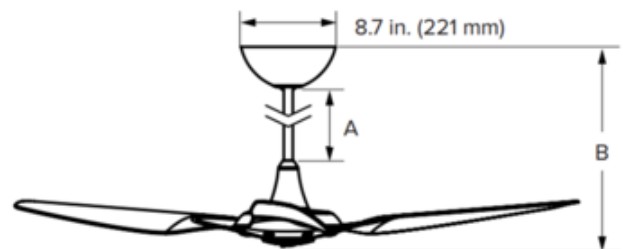

BRAND

Big Ass Fans

DESCRIPTION

The Haiku Universal Mount Ceiling Fan was designed with homes and small spaces in mind. Its precision hand balancing and silent operation combine for lasting, perfect performance. New Eco Mode makes Haiku the world's most efficient ceiling fan. Using patent-pending technology with Haiku's mobile app, Fan Eco delivers unmatched energy savings and cooling airflow in perfect harmony. SenseMe technology works automatically with your preferences to keep the room comfortable with a fleet of sensors and an onboard computer. Works with iPhone app that works with Nest Learning Thermostat and included IR remote. Features a DC/EC motor with digital inverter drive, hand balanced blades for wobble free operation at all speeds. Remote control includes ten unique control settings including a sleep and whoosh mode which simulates natural breezes to make you feel cooler. Optional LED light kit sold separately. Includes remote control and one 20 inch and 32 inch downrod.

SHADE COLOR	N/A
BODY FINISH	Black / Cocoa Bamboo
WATTAGE	N/A
DIMMER	N/A
DIMENSIONS	60"W x 15.7"H
LAMP	N/A

Universal Mount

Sloped or flat ceilings from 9–18 ft (2.7–5.5 m)

SPEC # BAF357458

COMPANY	PROJECT	FIXTURE TYPE	APPROVED BY	DATE