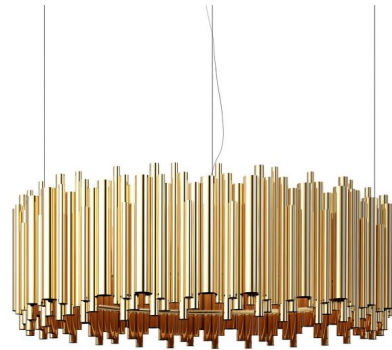

## Brubeck Round Suspension

By Delightfull

### Description

The Brubeck Round Suspension features hand welded Gold Plated brass tubes with musical inspiration from the dramatic pipe organ to create a stunning lighting effect. Two lamping options. LED: Sixteen 2 watt 120 volt G9 base LED bulbs and one LED strip are included. Not dimmable. HAL: Thirty 40 watt max 120 volt G9 base halogen bulbs are required, but not included. 39.3 inch diameter x 17.3 inch height x 137.3 inch maximum length.

### Specifications

COLOR	N/A
BODY FINISH	Gold
WATTAGE	32W
DIMMER	Not Dimmable
DIMENSIONS	137.3"L x 39.3"W x 17.3"H
BULB INCLUDED	16 x JCD/G9/2W/120V LED
BULB INCLUDED	1 x LED/120V LED
COUNTRY OF ORIGIN	Portugal