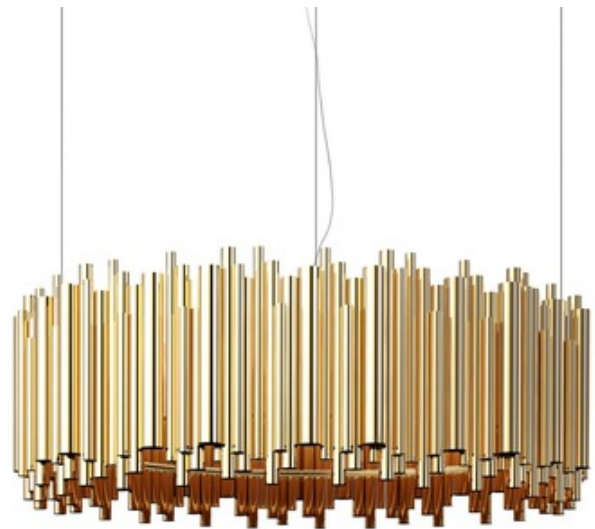

**BRAND**

Delightfull

**DESCRIPTION**

The Brubeck Round Suspension features hand welded Gold Plated brass tubes with musical inspiration from the dramatic pipe organ to create a stunning lighting effect. Two lamping options. LED: Sixteen 2 watt 120 volt G9 base LED bulbs and one LED strip are included. Not dimmable. HAL: Thirty 40 watt max 120 volt G9 base halogen bulbs are required, but not included. 39.3 inch diameter x 17.3 inch height x 137.3 inch maximum length.

*Shown in: Gold*

<b>SHADE COLOR</b>	N/A
<b>BODY FINISH</b>	Gold
<b>WATTAGE</b>	32W
<b>DIMMER</b>	Not Dimmable
<b>DIMENSIONS</b>	137.3"L x 39.3"W x 17.3"H
<b>BULB INCLUDED</b>	
<b>LAMP</b>	16 x JCD/G9/2W/120V LED 1 x LED/120V LED