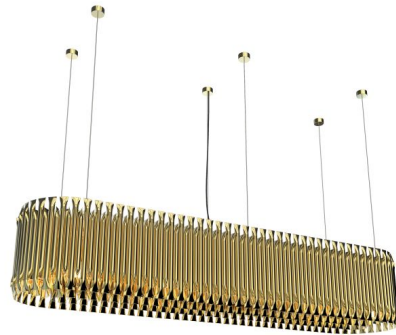

## Matheny Linear Suspension By Delightfull

### Description

The Matheny Linear Suspension features a classic design of geometric tubes made of brass in a Gold Plated finish. Available in a slim version with 24 bulbs and extra slim version with 36 bulbs. Slim: Twenty-four 40 watt, 120 volt JCD G9 halogen bulbs are required, but not included. 68.1 inch width x 15.7 inch height x 15 inch depth x 55.1 inch overall length. Extra-Slim: Thirty-six 40 watt, 120 volt JCD G9 halogen bulbs are required, but not included. 68.1 inch width x 15.7 inch height x 13 inch depth x 55.1 inch overall length.

Shown in gold

### Specifications

COLOR	N/A
BODY FINISH	Gold
WATTAGE	960W
DIMMER	Standard 120V
DIMENSIONS	55.1"L x 68.1"W x 15.7"H x 15"D
BULB NOT INCLUDED	24 x JCD/G9/40W/120V Halogen
COUNTRY OF ORIGIN	Portugal

CLICK TO VIEW PRODUCT