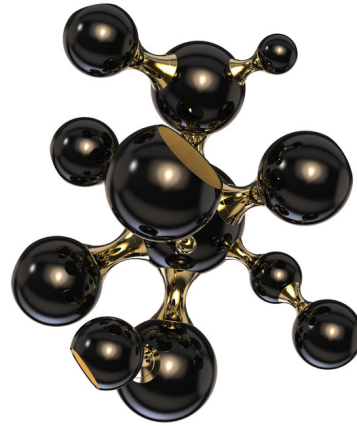

## Atomic Wall Light By Delightfull

### Description

The Atomic Wall Light is a contemporary descendant of retro sphere lighting and is a spot-on interpretation of the atomic age design. Made of brass and steel in Glossy Black and Gold Plate with Gold powder coat paint finish inside shades. Seven 40 watt, 120 volt JCD G9 halogen bulbs are required, but not included. 18.7 inch width x 20 inch height x 12.6 inch depth.

Shown in gold / glossy black

### Specifications

COLOR . . . . . Glossy Black  
BODY FINISH . . . . . Gold  
WATTAGE . . . . . 280W  
DIMMER . . . . . Standard 120V  
DIMENSIONS . . . . . 18.7"W x 20"H x 12.6"D  
BULB NOT INCLUDED . . . . . 7 x JCD/G9/40W/120V Halogen  
COUNTRY OF ORIGIN . . . . . Portugal