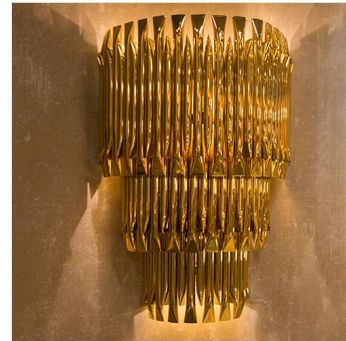

Lightology

lightology.com
866-954-4489
04-12-26

Project: _____

Company: _____

Location: _____ Fixture Type: _____

SPEC #: **DLF357562**

Approved On: _____ Approved By: _____

Matheny Tier Wall Light

By Delightfull

Description

Matheny Tier Wall Light has the complex and attractive geometry design of combined tubes. Made of brass with a Gold Plated finish. Available in a 3 and 5 tier option. 40 watt, 120 volt JCD G9 halogen bulbs are required, but not included. 3-Tier: 16.5 inch width x 23.6 inch height x 7.8 inch depth. 5-Tier: 16.5 inch width x 35.4 inch height x 7.8 inch depth.

Shown in gold

Specifications

COLOR	N/A
BODY FINISH	Gold
WATTAGE	200W
DIMMER	Standard 120V
DIMENSIONS	16.5"W x 23.6"H x 7.8"D
BULB NOT INCLUDED	5 x JCD/G9/40W/120V Halogen
COUNTRY OF ORIGIN	Portugal

CLICK TO VIEW PRODUCT