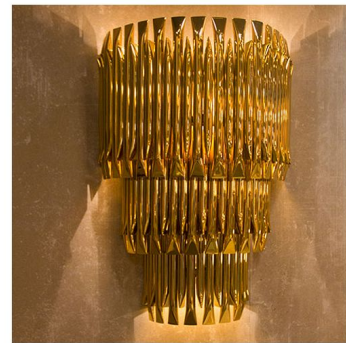

Lightology

lightology.com
866-954-4489
06-04-26

Project: _____

Company: _____

Location: _____ Fixture Type: _____

SPEC #: **DLF357562**

Approved On: _____ Approved By: _____

Matheny Tier Wall Light

By Delightfull

Description

Matheny Tier Wall Light has the complex and attractive geometry design of combined tubes. Made of brass with a Gold Plated finish. Available in a 3 and 5 tier option. 40 watt, 120 volt JCD G9 halogen bulbs are required, but not included. 3-Tier: 16.5 inch width x 23.6 inch height x 7.8 inch depth. 5-Tier: 16.5 inch width x 35.4 inch height x 7.8 inch depth.

Shown in gold

Specifications

COLOR	N/A
BODY FINISH	Gold
WATTAGE	200W
DIMMER	Standard 120V
DIMENSIONS	16.5"W x 23.6"H x 7.8"D
BULB NOT INCLUDED	5 x JCD/G9/40W/120V Halogen
COUNTRY OF ORIGIN	Portugal

CLICK TO VIEW PRODUCT