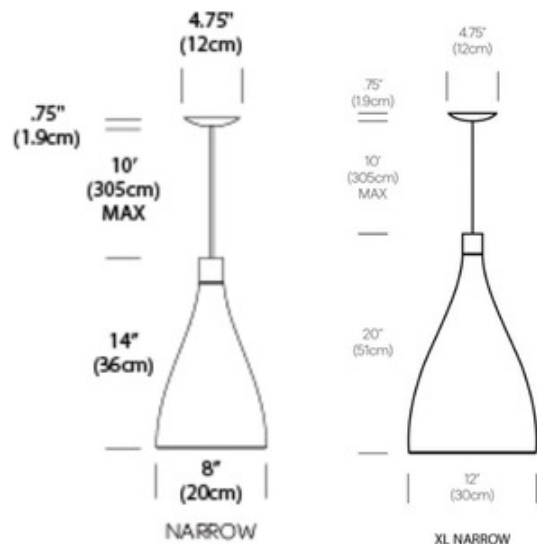

COMPANY

PROJECT

FIXTURE TYPE

APPROVED BY

DATE