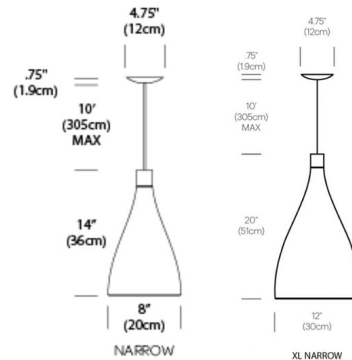

### Description

The Swell Narrow Indoor Outdoor Pendant is an elegant light source featuring undulating contours that seamlessly blend from indoor to outdoor. Pair alone or in groups to create a unique look that is all your own. Available with a Brass or Black outer shade with an inner Brass lining and Black cord or a White outer shade with an inner Brass lining and White cord. Available in two sizes. Title 20 and 24 compliant. ETL Listed. Damp location rated.

### Specifications

COLOR	N/A
BODY FINISH	Black / Brass
WATTAGE	13W
DIMMER	Standard 120V
DIMENSIONS	8"W x 14"H
BULB INCLUDED	1 x PAR20/Medium (E26)/13W/120V LED
COUNTRY OF ORIGIN	China

### Technical Information

PRODUCT DIMENSIONS	Cord Length: 120"
COLOR RENDERING	90 CRI
LAMP COLOR	3000K
LUMENS/WATT	80.77
LUMINOUS FLUX	1050 lumens

Shown in black / brass

CLICK TO VIEW PRODUCT

Notes: