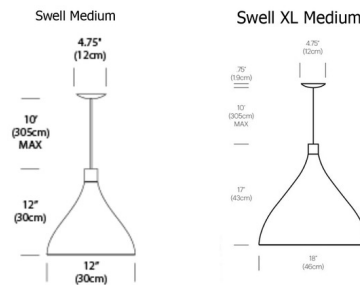

### Description

The Swell Medium Indoor Outdoor Pendant is an elegant light source featuring undulating contours that seamlessly blend from indoor to outdoor. Pair alone or in groups to create a unique look that is all your own. Available with a Brass or Black outer shade with an inner Brass lining and Black cord or a White outer shade with an inner Brass lining and White cord. Title 24 compliant. ETL Listed. Damp location rated.

### Specifications

COLOR	N/A
BODY FINISH	White / Brass
WATTAGE	13W
DIMMER	Standard 120V
DIMENSIONS	12"W x 12"H
BULB INCLUDED	1 x PAR20/Medium (E26)/13W/120V LED

### Technical Information

PRODUCT DIMENSIONS	Cord Length: 120"
COLOR RENDERING	82 CRI
LAMP COLOR	3000K
LUMENS/WATT	80.77
LUMINOUS FLUX	1050 lumens

CLICK TO VIEW PRODUCT

Notes: