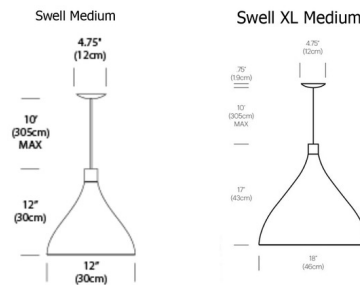

CLICK TO VIEW PRODUCT

Notes: