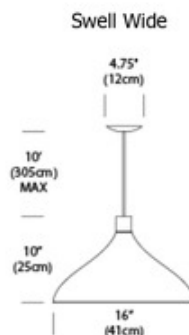

COMPANY	PROJECT	FIXTURE TYPE	APPROVED BY	DATE