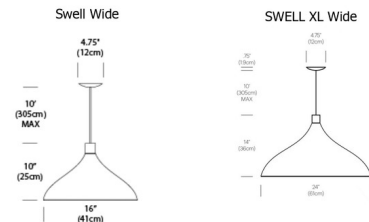

Lightology

lightology.com
866-954-4489
07-06-26

Project: _____
 Company: _____
 Location: _____ Fixture Type: _____
 SPEC #: **PBL357760**
 Approved On: _____ Approved By: _____

Swell Wide Pendant By Pablo

Description

Swell Wide Indoor Outdoor Pendant is an elegant light source featuring undulating contours that seamlessly blend from indoor to outdoor. Available with a Brass or Black outer shade with an inner Brass lining and Black cord or White outer shade with an inner Brass lining and White cord. Available in two sizes. Title 24 compliant. ETL Listed. Damp location rated.

Shown in black / brass

Specifications

| | |
|---------------|-------------------------------------|
| COLOR | N/A |
| BODY FINISH | Black / Brass |
| WATTAGE | 13W |
| DIMMER | Standard 120V |
| DIMENSIONS | 16"W x 10"H |
| BULB INCLUDED | 1 x PAR20/Medium (E26)/13W/120V LED |

Technical Information

| | |
|--------------------|-------------------|
| PRODUCT DIMENSIONS | Cord Length: 120" |
| COLOR RENDERING | 82 CRI |
| LAMP COLOR | 3000K |
| LUMENS/WATT | 80.77 |
| LUMINOUS FLUX | 1050 lumens |