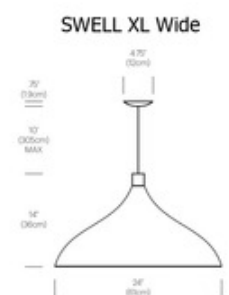

COMPANY	PROJECT	FIXTURE TYPE	APPROVED BY	DATE