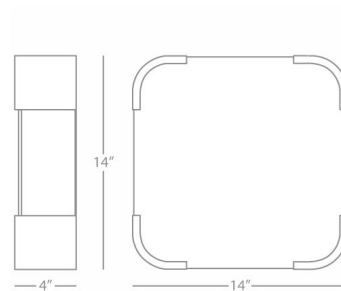

### Specifications

COLOR	White Frosted
BODY FINISH	Deep Patina Bronze
WATTAGE	15W
DIMMER	Standard 120V
DIMENSIONS	14"W x 4"H
BULB NOT INCLUDED	3 x B11/Candelabra (E12)/5W/120V LED
OTHER BULB OPTIONS	3 x B10/Candelabra (E12)/60W/120V Incandescent
COUNTRY OF ORIGIN	China