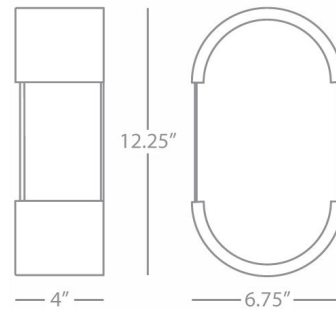

Description

The Bryce Wall Sconce offers a stylish and functional design that will add a sophisticated touch to any interior. Bryce's oblong cased glass diffuser produces a soft glow perfect for living rooms or hallways. May be installed vertically or horizontally.

Shown in deep patina bronze / white frosted

Specifications

COLOR	White Frosted
BODY FINISH	Deep Patina Bronze
WATTAGE	120W
DIMMER	Standard 120V
DIMENSIONS	6.75"W x 12.25"H x 4"D
BULB NOT INCLUDED	2 x B10/Medium (E26)/60W/120V Incandescent
COUNTRY OF ORIGIN	China