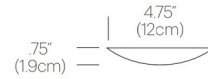

CANOPY

12" EXTENSION CABLE