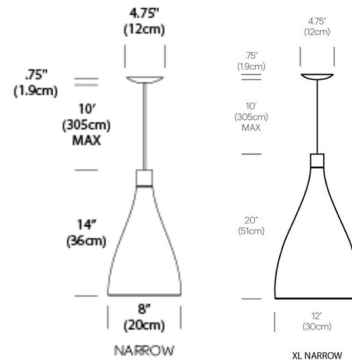

CLICK TO VIEW PRODUCT

Notes: