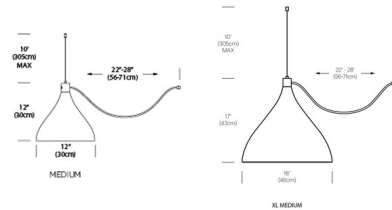

CLICK TO VIEW PRODUCT

Notes: