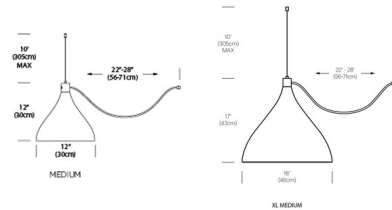

### Description

The Swell Single String Medium Indoor/Outdoor Pendant is an elegant light source featuring undulating contours that seamlessly blend into any area. Pair alone or in groups to create a unique look that is all your own. Available in two sizes with a Brass, White, or Black outer shade with an inner Brass lining which reflects light beautifully. Includes 10 foot vertical mounting kit cable. 30 foot horizontal mounting kit and 8 foot power feed cable with canopy available, not included. Suitable for indoor and outdoor use. Dark Sky compliant when used outdoors. Up to 34 pendants may be interconnected. Title 24 compliant. ETL Listed.

### Specifications

COLOR	N/A
BODY FINISH	White / Brass
WATTAGE	14.5W
DIMMER	Standard 120V
DIMENSIONS	12"W x 12"H
BULB INCLUDED	1 x PAR20/Medium (E26)/14.5W/120V LED

### Technical Information

PRODUCT DIMENSIONS	Adjustable Cable Length: 120"
COLOR RENDERING	90 CRI
LAMP COLOR	3000K
LUMENS/WATT	55.17
LUMINOUS FLUX	800 lumens

CLICK TO VIEW PRODUCT

Notes: