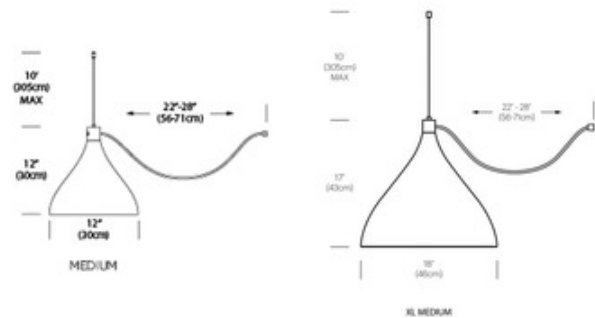

**DESIGNER**

Pablo Pardo

**BRAND**

Pablo

**DESCRIPTION**

The Swell Single String Medium Indoor/Outdoor Pendant is an elegant light source featuring undulating contours that seamlessly blend into any area. Pair alone or in groups to create a unique look that is all your own. Available in two sizes with a Brass, White, or Black outer shade with an inner Brass lining which reflects light beautifully. Includes 10 foot vertical mounting kit cable. 30 foot horizontal mounting kit and 8 foot power feed cable with canopy available, not included. Suitable for indoor and outdoor use. Dark Sky compliant when used outdoors. Up to 34 pendants may be interconnected. Title 24 compliant. ETL Listed.

*Shown in: White / Brass*

<b>SHADE COLOR</b>	N/A
<b>BODY FINISH</b>	White / Brass
<b>WATTAGE</b>	14.5W
<b>DIMMER</b>	Standard 120V
<b>DIMENSIONS</b>	12"W x 12"H
<b>BULB INCLUDED</b>	
<b>LAMP</b>	1 x PAR20/Medium (E26)/14.5W/120V LED

*Technical Information*

<b>LUMINOUS FLUX</b>	800 lumens
<b>LUMENS/WATT</b>	55.17
<b>LAMP COLOR</b>	3000K
<b>COLOR RENDERING</b>	90 CRI

**SPEC #** PBL358263

COMPANY	PROJECT	FIXTURE TYPE	APPROVED BY	DATE