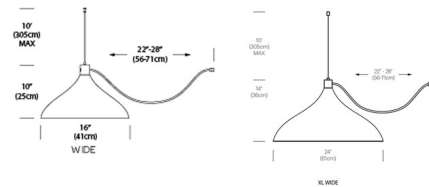

By Pablo

Description

The Swell Single String Wide Indoor/Outdoor Pendant is an elegant light source featuring undulating contours that seamlessly blend into any area. Pair alone or in groups to create a unique look that is all your own. Available in two sizes with a Brass, White, or Black outer shade with an inner Brass lining which reflects light beautifully. Includes 10 foot vertical mounting kit cable. 30 foot horizontal mounting kit and 8 foot power feed cable with canopy available, not included. Suitable for indoor and outdoor use. Dark Sky compliant when used outdoors. Up to 34 pendants may be interconnected. Title 24 compliant. ETL Listed.

Shown in black / brass

Specifications

COLOR N/A
BODY FINISH Black / Brass
WATTAGE 14.5W
DIMMER Standard 120V
DIMENSIONS 16"W x 10"H
BULB INCLUDED 1 x PAR20/Medium (E26)/14.5W/120V LED

Technical Information

PRODUCT DIMENSIONS Adjustable Cable Length: 120"
LAMP LIFE 50000 hours
COLOR RENDERING 90 CRI
LAMP COLOR 3000K
LUMENS/WATT 72.41
LUMINOUS FLUX 1050 lumens

CLICK TO VIEW PRODUCT

Notes: