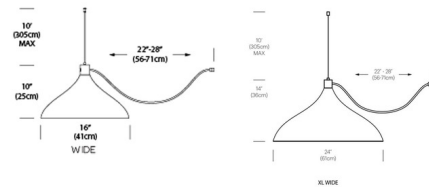

### Description

The Swell Single String Wide Indoor/Outdoor Pendant is an elegant light source featuring undulating contours that seamlessly blend into any area. Pair alone or in groups to create a unique look that is all your own. Available in two sizes with a Brass, White, or Black outer shade with an inner Brass lining which reflects light beautifully. Includes 10 foot vertical mounting kit cable. 30 foot horizontal mounting kit and 8 foot power feed cable with canopy available, not included. Suitable for indoor and outdoor use. Dark Sky compliant when used outdoors. Up to 34 pendants may be interconnected. Title 24 compliant. ETL Listed.

### Specifications

COLOR	N/A
BODY FINISH	Black / Brass
WATTAGE	14.5W
DIMMER	Standard 120V
DIMENSIONS	16"W x 10"H
BULB INCLUDED	1 x PAR20/Medium (E26)/14.5W/120V LED

### Technical Information

PRODUCT DIMENSIONS	Adjustable Cable Length: 120"
LAMP LIFE	50000 hours
COLOR RENDERING	90 CRI
LAMP COLOR	3000K
LUMENS/WATT	72.41
LUMINOUS FLUX	1050 lumens

CLICK TO VIEW PRODUCT