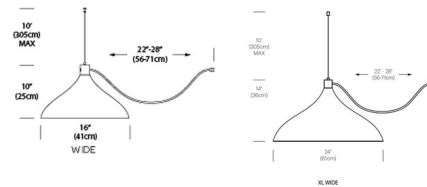

Lightology

lightology.com
866-954-4489
04-12-26

Project: _____
 Company: _____
 Location: _____ Fixture Type: _____
 SPEC #: **PBL358268**
 Approved On: _____ Approved By: _____

Swell Single String Wide Indoor / Outdoor Pendant By Pablo

Description

The Swell Single String Wide Indoor/Outdoor Pendant is an elegant light source featuring undulating contours that seamlessly blend into any area. Pair alone or in groups to create a unique look that is all your own. Available in two sizes with a Brass, White, or Black outer shade with an inner Brass lining which reflects light beautifully. Includes 10 foot vertical mounting kit cable. 30 foot horizontal mounting kit and 8 foot power feed cable with canopy available, not included. Suitable for indoor and outdoor use. Dark Sky compliant when used outdoors. Up to 34 pendants may be interconnected. Title 24 compliant. ETL Listed.

Shown in black / brass

Specifications

COLOR	N/A
BODY FINISH	Black / Brass
WATTAGE	14.5W
DIMMER	Standard 120V
DIMENSIONS	16"W x 10"H
BULB INCLUDED	1 x PAR20/Medium (E26)/14.5W/120V LED

Technical Information

PRODUCT DIMENSIONS	Adjustable Cable Length: 120"
LAMP LIFE	50000 hours
COLOR RENDERING	90 CRI
LAMP COLOR	3000K
LUMENS/WATT	72.41
LUMINOUS FLUX	1050 lumens

CLICK TO VIEW PRODUCT

Notes: