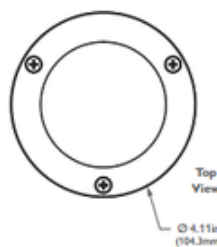

BRAND

Hadco by Signify

DESCRIPTION

IL9 FlexScape LED Inground Luminaire is designed for optimal LED performance and superior flexibility. The luminaire creates visual interest for pathways, walls, columns and foliage. Its rugged injection molded housing installs directly into the soil. Features molded-in brass inserts for repeatable opening and closing, and lens ring secured with three screws that clamp lens and molded silicone gasket into place. Includes 10 watt single Luxeon M LED with choice of 3000K or 4000K color temperature, 70CRI, and 12 volt Class 2 driver with integral switch providing customer access to the adjustment between four light levels. Low iron tempered clear glass lens with molded gasket which slips onto lens without tools. Zoomable optic made of injection molded clear acrylic with select surfaces textured. Lens provides narrow 15 degree to medium 35 degree beam pattern, depending on the position, or wide 60 degree flood output. ETL listed for wet locations. IP67 rated. 5 year warranty. 4.11 inch diameter x 5.04 inch height. Requires 12 volt remote transformer, sold separately.

Shown in: Black

SHADE COLOR	N/A
BODY FINISH	Black
WATTAGE	10W
DIMMER	Not Dimmable
DIMENSIONS	4.11"W x 5.04"H
LAMP	1 x LED/10W/12V LED

Technical Information

LAMP COLOR	3000 K
COLOR RENDERING	70 CRI

ITEM NUMBER HAD358272