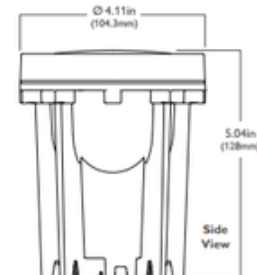

BRAND

Hadco by Signify

DESCRIPTION

IL9 FlexScape LED Inground Luminaire is designed for optimal LED performance and superior flexibility. The luminaire creates visual interest for pathways, walls, columns and foliage. Its rugged injection molded housing installs directly into the soil. Features molded-in brass inserts for repeatable opening and closing, and lens ring secured with three screws that clamp lens and molded silicone gasket into place. Includes 10 watt single Luxeon M LED with choice of 3000K or 4000K color temperature, 70CRI, and 12 volt Class 2 driver with integral switch providing customer access to the adjustment between four light levels. Low iron tempered clear glass lens with molded gasket which slips onto lens without tools. Zoomable optic made of injection molded clear acrylic with select surfaces textured. Lens provides narrow 15 degree to medium 35 degree beam pattern, depending on the position, or wide 60 degree flood output. ETL listed for wet locations. IP67 rated. 5 year warranty. 4.11 inch diameter x 5.04 inch height. Requires 12 volt remote transformer, sold separately.

Shown in: Black

SHADE COLOR	N/A
BODY FINISH	Black
WATTAGE	10W
DIMMER	Not Dimmable
DIMENSIONS	4.11"W x 5.04"H
LAMP	1 x LED/10W/12V LED

Technical Information

LAMP COLOR	3000 K
COLOR RENDERING	70 CRI

ITEM NUMBER HAD358272