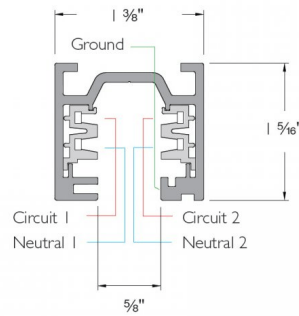

Lightology

lightology.com
866-954-4489
04-21-26

Project: _____
 Company: _____
 Location: _____ Fixture Type: _____
 SPEC #: **WAC358468**
 Approved On: _____ Approved By: _____

W-Track Surface Mount 2-Circuit Track 120V By WAC Lighting

Description

W Track 120 Volt Architectural Surface Mount is a heavy duty architectural grade track with two independently controllable circuits. Power per circuit: 1920 watts max. Operating current: Each circuit rated 20 amps for a total of 40 amps. Available in 4, 8 and 12 foot lengths. UL listed. 5 year product warranty.

Shown in white

120V System Track

Specifications

COLOR	N/A
BODY FINISH	White
WATTAGE	N/A
DIMMER	N/A
DIMENSIONS	48"L x 1.4"W x 1.3"H
BULB	N/A
COUNTRY OF ORIGIN	China

CLICK TO VIEW PRODUCT

Notes: