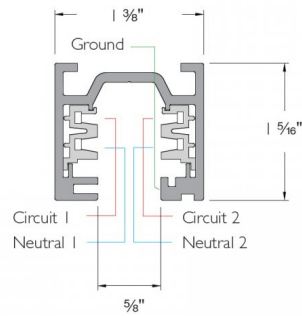

Description

W Track 120 Volt Architectural Surface Mount is a heavy duty architectural grade track with two independently controllable circuits. Power per circuit: 1920 watts max. Operating current: Each circuit rated 20 amps for a total of 40 amps. Available in 4, 8 and 12 foot lengths. UL listed. 5 year product warranty.

Shown in white

120V System Track

Specifications

COLOR	N/A
BODY FINISH	White
WATTAGE	N/A
DIMMER	N/A
DIMENSIONS	144"L x 1.4"W x 1.3"H
BULB	N/A
COUNTRY OF ORIGIN	China

CLICK TO VIEW PRODUCT

Notes: