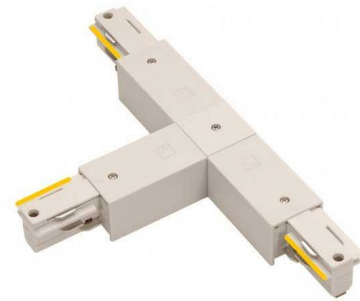

## W Track 2-Circuit T Power Connector Right By WAC Lighting

### Description

T Power Connector Right is used to join three track sections to make a power feedable T connection with right hand polarity. Polarity marked in yellow. For use with 2-Circuit 120 Volt Surface Mount W Track.

### Specifications

COLOR	N/A
BODY FINISH	White
WATTAGE	N/A
DIMMER	N/A
DIMENSIONS	N/A
BULB	N/A
COUNTRY OF ORIGIN	China

CLICK TO VIEW PRODUCT

Notes: