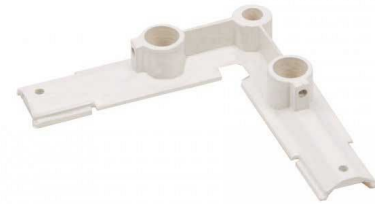

## W Track 2-Circuit Suspension L Connector By WAC Lighting

### Description

L Connector for Suspension Mount holds the weight of multiple large track fixtures without bending or warping. Used for suspension mounting with L connector. For use with 2-Circuit 120 Volt Surface Mount W Track.

### Specifications

COLOR	N/A
BODY FINISH	White
WATTAGE	N/A
DIMMER	N/A
DIMENSIONS	N/A
BULB	N/A
COUNTRY OF ORIGIN	China

CLICK TO VIEW PRODUCT

Notes: