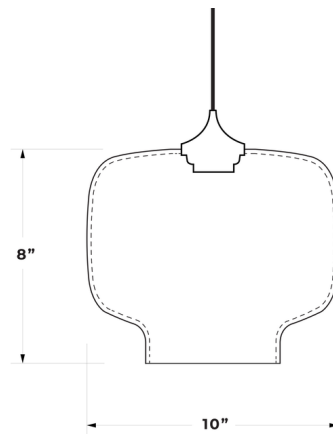

### Specifications

COLOR . . . . . Sapphire  
BODY FINISH . . . . . Black  
WATTAGE . . . . . 60W  
DIMMER . . . . . Standard 120V  
DIMENSIONS . . . . . 10"W x 8"H  
BULB INCLUDED . . . . . 1 x T9/Medium (E26)/60W/120V Incandescent  
OTHER BULB OPTIONS . . . . . 1 x T9/Medium (E26)/120V LED  
COUNTRY OF ORIGIN . . . . . United States