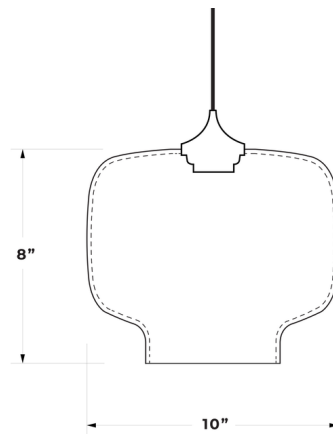

CLICK TO VIEW PRODUCT

Notes: