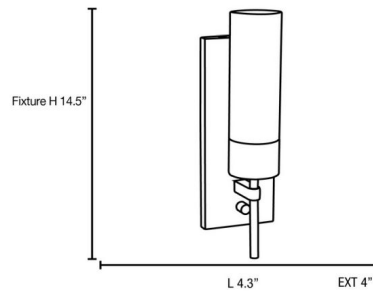

CLICK TO VIEW PRODUCT

Notes: