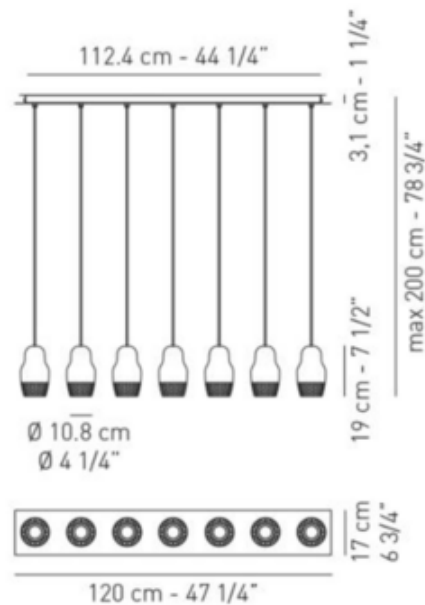

Shown in: White / Bronze

SHADE COLOR	Bronze
BODY FINISH	White
WATTAGE	49W
DIMMER	Standard 120V
DIMENSIONS	47.25"L x 6.75"W x 7.5"H
BULB NOT INCLUDED	
LAMP	7 x MR16/GU10/7W/120V LED

Technical Information

PRODUCT DIMENSIONS	Max Overall Height: 78.75"
--------------------	----------------------------

SPEC # AXO359091

lb 24.25 ft³ 8.829

COMPANY

PROJECT

FIXTURE TYPE

APPROVED BY

DATE