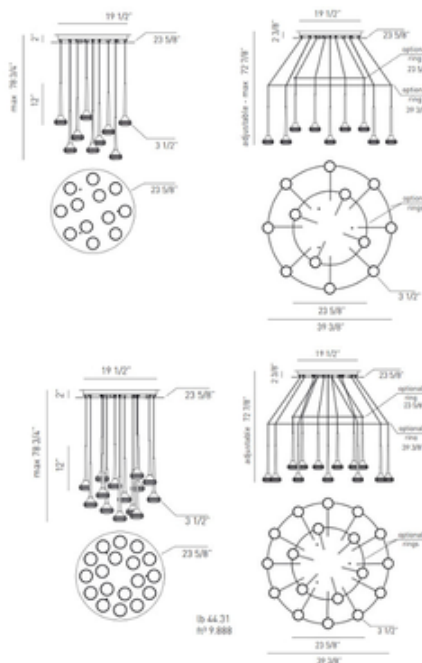

Lightology

Fairy Multi Light Pendant

SPEC #

AXO359097

DESIGNER Manuel & Vanessa Vivian
BRAND Axolight

DESCRIPTION

The Fairy Multi Light Pendant features a cluster of pendants suspended from a round multi port canopy. Each pendant sports a faceted glass shade that refracts light to create an enchanting sparkle. The glass is supported by a sleek, tapering stem with a distinctly modern expression. The pendants may hang freely as a single-tier cluster or be supported by two optional, included metal rings for a multi-tiered appearance. Note: LED driver included for installation in J-Box or remote location.

Shown in: White / Chrome / Amber

SHADE COLOR	Amber
BODY FINISH	White / Chrome
WATTAGE	70.8W
DIMMER	0-10V
DIMENSIONS	23.625"W x 12"H x 23.625"D
INTEGRATED LED MODULE	
LAMP	12 x LED/5.9W/120V LED

Technical Information

LUMINOUS FLUX	5880 lumens
LUMENS/WATT	996.61
LAMP COLOR	2700K
COLOR RENDERING	90 CRI

SPEC # AXO359097

COMPANY	PROJECT	FIXTURE TYPE	APPROVED BY	DATE