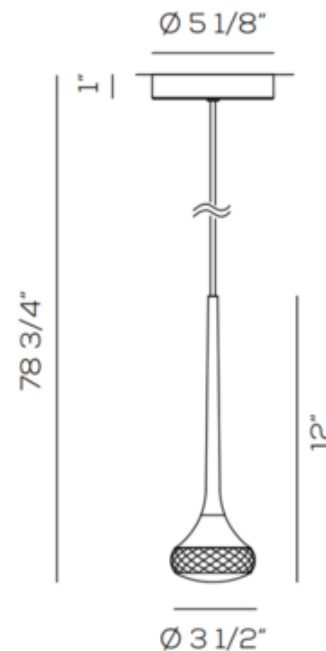

**DESIGNER**

Manuel & Vanessa Vivian

**BRAND**

Axolight

**DESCRIPTION**

The Fairy 3.5 Inch Decorative Recessed Downlight features an Amber, Grey, or Crystal glass diffuser with a Chrome finish. Includes housing, decorative trim, 120 volt LED module and driver. Dimmable with an electronic low voltage (ELV) dimmer, sold separately.

Shown in: Chrome / Crystal

<b>SHADE COLOR</b>	Crystal
<b>BODY FINISH</b>	Chrome
<b>WATTAGE</b>	5.9W
<b>DIMMER</b>	Low Voltage Electronic
<b>DIMENSIONS</b>	3.5"W x 5.87"H
<b>INTEGRATED LED MODULE</b>	
<b>LAMP</b>	1 x LED/5.9W/120V LED

*Technical Information*

<b>LUMINOUS FLUX</b>	717 lumens
<b>LUMENS/WATT</b>	121.53
<b>LAMP COLOR</b>	2700K
<b>COLOR RENDERING</b>	80 CRI
<b>FUNCTION</b>	Decorative
<b>CEILING TYPE</b>	Drywall with Trim
<b>HOUSING TYPE</b>	Remodel NON IC
<b>HOUSING HEIGHT</b>	6"
<b>APERTURE SHAPE</b>	Round

**SPEC #** AXO359108

COMPANY

PROJECT

FIXTURE TYPE

APPROVED BY

DATE