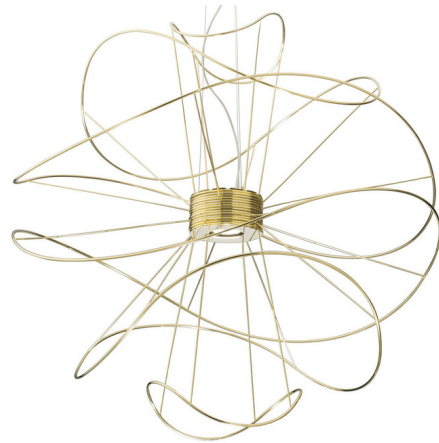

Lightology

lightology.com
866-954-4489
04-19-26

Project: _____

Company: _____

Location: _____ Fixture Type: _____

SPEC #: **AXO359114**

Approved On: _____ Approved By: _____

Hoops Pendant By Axolight

Description

The Hoops Pendant features an eye-catching, modern design that will stand out in a contemporary interior. Its frame consists of curving, dancing lines that spiral around a central nucleus that houses integrated LED up and down light. Matching canopy finish. Includes driver with Trailing Edge/Phase Cut dimming.

Specifications

COLOR N/A
BODY FINISH Gold
WATTAGE 33.2W
DIMMER Low Voltage Electronic
DIMENSIONS 39.38"W x 39.38"H x 36.25"D
INTEGRATED LED MODULE 1 x LED/33.2W/120V LED
COUNTRY OF ORIGIN Italy

Technical Information

PRODUCT DIMENSIONS Canopy: 5.875" diameter x 1.625"H
COLOR RENDERING 90 CRI
LAMP COLOR 3000K
LUMENS/WATT 80.12
LUMINOUS FLUX 2660 lumens

Shown in gold

CLICK TO VIEW PRODUCT

Notes: