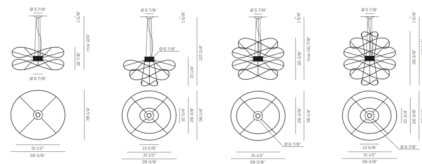

Specifications

COLOR N/A
BODY FINISH Gold
WATTAGE 33.2W
DIMMER Low Voltage Electronic
DIMENSIONS 39.38"W x 39.38"H x 36.25"D
INTEGRATED LED MODULE 1 x LED/33.2W/120V LED
COUNTRY OF ORIGIN Italy

Technical Information

PRODUCT DIMENSIONS Canopy: 5.875" diameter x 1.625"H
COLOR RENDERING 90 CRI
LAMP COLOR 3000K
LUMENS/WATT 80.12
LUMINOUS FLUX 2660 lumens

Shown in gold

CLICK TO VIEW PRODUCT

Notes: