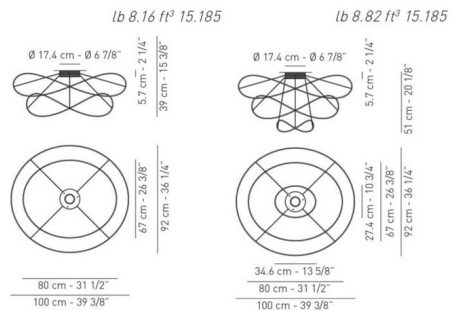

Specifications

COLOR	N/A
BODY FINISH	Gold
WATTAGE	16.6W
DIMMER	Low Voltage Electronic
DIMENSIONS	39.38"W x 15.38"H x 36.25"D
INTEGRATED LED MODULE	1 x LED/16.6W/120V LED
COUNTRY OF ORIGIN	Italy

Technical Information

PRODUCT DIMENSIONS	Canopy: 6.875" diameter x 2.25"H
COLOR RENDERING	90 CRI
LAMP COLOR	3000K
LUMENS/WATT	89.16
LUMINOUS FLUX	1480 lumens

Shown in gold

CLICK TO VIEW PRODUCT

Notes: