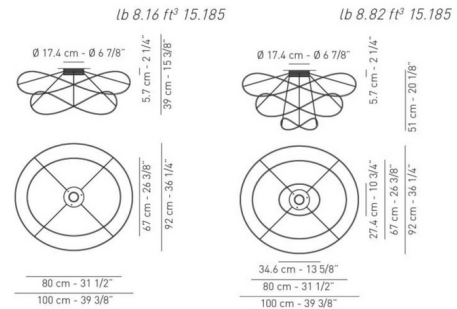

Specifications

COLOR	N/A
BODY FINISH	Gold
WATTAGE	16.6W
DIMMER	Low Voltage Electronic
DIMENSIONS	39.38"W x 15.38"H x 36.25"D
INTEGRATED LED MODULE	1 x LED/16.6W/120V LED
COUNTRY OF ORIGIN	Italy

Technical Information

PRODUCT DIMENSIONS	Canopy: 6.875" diameter x 2.25"H
COLOR RENDERING	90 CRI
LAMP COLOR	3000K
LUMENS/WATT	89.16
LUMINOUS FLUX	1480 lumens

Shown in gold

CLICK TO VIEW PRODUCT

Notes: