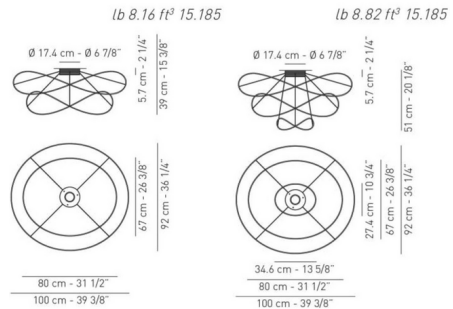

Specifications

COLOR	N/A
BODY FINISH	Gold
WATTAGE	16.6W
DIMMER	Low Voltage Electronic
DIMENSIONS	39.38"W x 15.38"H x 36.25"D
INTEGRATED LED MODULE	1 x LED/16.6W/120V LED
COUNTRY OF ORIGIN	Italy

Technical Information

PRODUCT DIMENSIONS	Canopy: 6.875" diameter x 2.25"H
COLOR RENDERING	90 CRI
LAMP COLOR	3000K
LUMENS/WATT	89.16
LUMINOUS FLUX	1480 lumens

Shown in gold

CLICK TO VIEW PRODUCT

Notes: