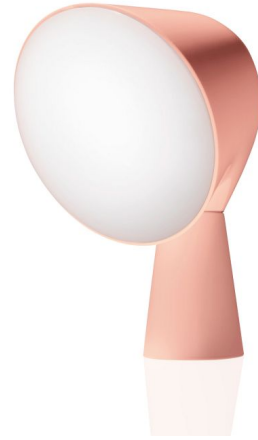

# Lightology

lightology.com  
866-954-4489  
05-20-26

Project: \_\_\_\_\_

Company: \_\_\_\_\_

Location: \_\_\_\_\_ Fixture Type: \_\_\_\_\_

SPEC #: **FOS359129**

Approved On: \_\_\_\_\_ Approved By: \_\_\_\_\_

## Binic Table Lamp By Foscarini

### Description

Binic Table Lamp offers a chic and petite look, featuring a White polycarbonate diffuser with a single glossy color finished body in Acquamarine, Anthracite, Pink, White, Yellow or Opaque Red. On / Off switch located on translucent cord.

### Specifications

COLOR	N/A
BODY FINISH	Pink
WATTAGE	13W
DIMMER	N/A
DIMENSIONS	5.5"W x 8"H
BULB NOT INCLUDED	1 x B10/Candelabra (E12)/13W/120V LED

CLICK TO VIEW PRODUCT

Notes: