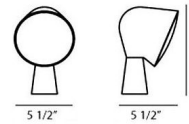

### Specifications

COLOR	N/A
BODY FINISH	Pink
WATTAGE	13W
DIMMER	N/A
DIMENSIONS	5.5"W x 8"H
BULB NOT INCLUDED	1 x B10/Candelabra (E12)/13W/120V LED

CLICK TO VIEW PRODUCT

Notes: