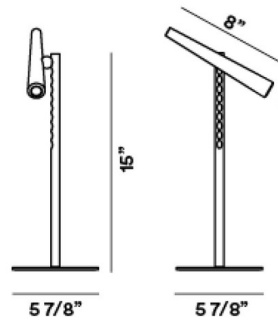

CLICK TO VIEW PRODUCT

Notes: