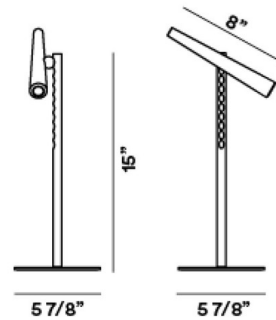

CLICK TO VIEW PRODUCT

Notes: