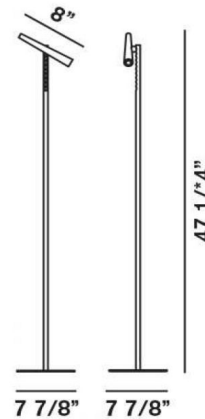

By Foscarini

Description

The Magneto Floor Lamp is an essential and functional lamp featuring an invisible power: the magnetic field of a magnet. A spherical magnet combines a support rod with a round base and a compact LED light source affording the utmost versatility of movement along the rod. The intense, concentrated light may be directed downward onto a small area for task lighting or it can be directed upward to create an interesting atmosphere.

Specifications

COLOR	Black
BODY FINISH	Black
WATTAGE	5W
DIMMER	N/A
DIMENSIONS	7.88"W x 47.25"H
INTEGRATED LED MODULE	1 x LED/5W/120V LED

Technical Information

COLOR RENDERING	80 CRI
LAMP COLOR	2700K
LUMENS/WATT	95.00
LUMINOUS FLUX	475 lumens

Shown in black / black

CLICK TO VIEW PRODUCT

Notes: