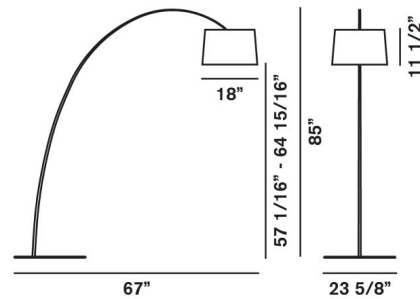

By Foscarini

Description

The Twiggy Floor Lamp is characterized by a thin, elegant, and sophisticated design. Flexibility is the word for Twiggy - flexibility of the material which defines the ample and essential curve of the arm that carries light far from the base, with the possibility of adjusting the height of the shade thanks to a system of counterweights. Available with incandescent or integrated LED lamp options. Note: The Burgundy option is only available with LED lamp.

Shown in crimson

Specifications

COLOR	Crimson
BODY FINISH	N/A
WATTAGE	300W
DIMMER	Included
DIMENSIONS	23.625"W x 83.375"H x 67"D
BULB NOT INCLUDED	3 x A19/Medium (E26)/100W/120V Incandescent
OTHER BULB OPTIONS	3 x A19/Medium (E26)/120V LED