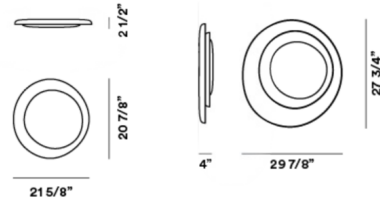

### Specifications

COLOR	N/A
BODY FINISH	White
WATTAGE	43W
DIMMER	Low Voltage Electronic
DIMENSIONS	29.875"W x 27.75"H x 4"D
INTEGRATED LED MODULE	1 x LED/43W/120-277V LED