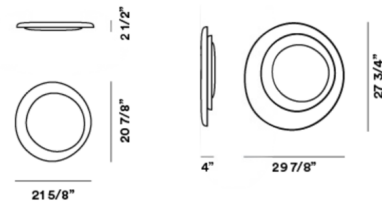

Shown in white

Specifications

COLOR N/A
BODY FINISH White
WATTAGE 43W
DIMMER Low Voltage Electronic
DIMENSIONS 29.875"W x 27.75"H x 4"D
INTEGRATED LED MODULE 1 x LED/43W/120-277V LED

Technical Information