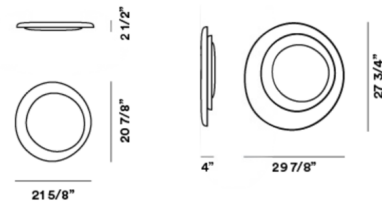

Lightology

lightology.com
866-954-4489
04-24-26

Project: _____

Company: _____

Location: _____ Fixture Type: _____

SPEC #: **FOS359177**

Approved On: _____ Approved By: _____

Bahia Wall / Ceiling Light

By Foscarini

Description

The Bahia, a name that recalls white beaches and sunny skies is a captivating wall and ceiling light with an extraordinary design that showcases innovative play of light and shade. The Bahia Wall / Ceiling Light features radiating light which subtly emphasizes its topographic variations.

Specifications

COLOR . . . . . N/A
BODY FINISH . . . . . White
WATTAGE 43W
DIMMER . . . . . Low Voltage Electronic
DIMENSIONS . . . . . 29.875"W x 27.75"H x 4"D
INTEGRATED LED MODULE . . . . . 1 x LED/43W/120-277V LED

Technical Information

COLOR RENDERING . . . . . 90 CRI
LAMP COLOR 2850K
LUMENS/WATT 112.79
LUMINOUS FLUX . . . . . 4850 lumens

CLICK TO VIEW PRODUCT

Notes: