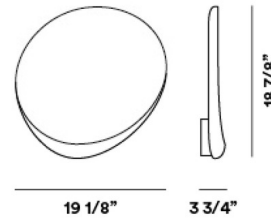

By Foscarini

Description

Lake wall lamp stands for its organic, asymmetrical shape filled with Red or Ivory color. The slip space tucked within the bent edge of the lamp accommodates and conceals the LED light source, which casts a fluid light from this unusual location: from the external edge, the light is diffused inwards, shining along the glossy surface. Included 120 volt, LED module.

Shown in red

Specifications

COLOR N/A
BODY FINISH Red
WATTAGE 12.7W
DIMMER N/A
DIMENSIONS 19.1"W x 18.9"H x 3.75"D
INTEGRATED LED MODULE 1 x LED/12.7W/120V LED

Technical Information

COLOR RENDERING 80 CRI
LAMP COLOR 3000K
LUMENS/WATT 66.93
LUMINOUS FLUX 850 lumens