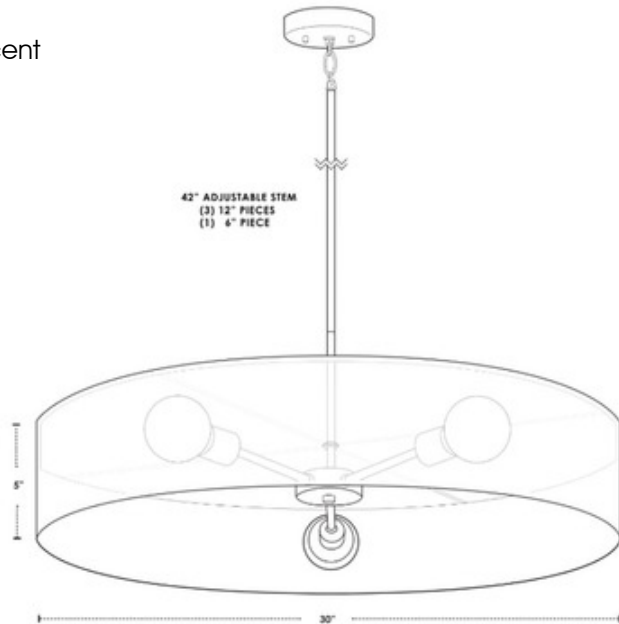

# Ziggy Chandelier

**Description:**

The Ziggy Large Chandelier offers an exciting array of options from metallics, translucents, linens, or wire frames to complement many different styles. Available with a variety of shades with a Brushed Nickel finish. Stem is adjustable in 6 inch increments. 5 inch diameter canopy. ETL and UL listed.

Shown in: Brushed Nickel / Silver Duotrans

List Price: \$675.00  
 Our Price: \$459.00

Shade Color: Silver Duotrans  
 Body Finish: Brushed Nickel  
 Lamp: 3 x A19/Medium (E26)/100W/120V Incandescent  
           3 x A19/Medium (E26)/120V LED  
 Wattage: 300W  
 Dimmer: Incandescent  
 Dimensions: 30"W x 5"H