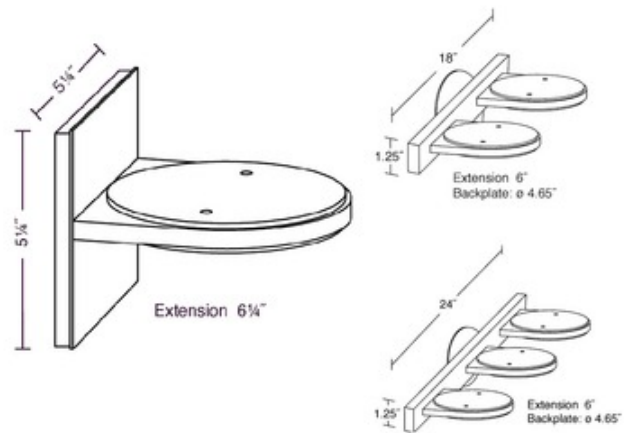

BRAND

Holtkoetter

DESCRIPTION

The Wega Round Wall Light features a Bronze, Brushed Aluminum, or Polished Aluminum finish with Frosted glass reflectors. Available in a one, two, or three light version. Integrated 2700K 80CRI 120 volt LED light source. 1 light: 8.6 watt power consumption, 660 lumen output. 2 light: 17.2 watt power consumption, 1320 lumen output. 3 light: 25.8 watt power consumption, 1980 lumen output. Dimmable with conventional incandescent dimmer. 1 light: 5.25 inch width x 5.25 inch height x 6.25 inch extension. 2 light: 18 inch width x 4.7 inch height x 6 inch extension. 3 light: 24 inch width x 4.7 inch height x 6 inch extension.

SHADE COLOR	Frosted
BODY FINISH	Brushed Aluminum
WATTAGE	8.6W
DIMMER	Standard 120V
DIMENSIONS	5.25"W x 5.25"H x 6.25"D
INTEGRATED LED MODULE	
LAMP	2 x LED/4.3W/120V LED

SPEC #	HLK359783
---------------	-----------