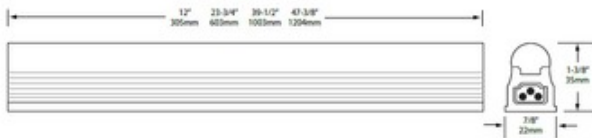

Technical Information

- **Luminous Flux:** 240 lumens
- **Lumens/Watt:** 48.00
- **Lamp Color:** 3500 K
- **Color Rendering:** 75 CRI

Product Number: ALI360073			
Company:		Fixture Type:	Jul 13, 2020
Project:		Approved By:	

Fax: 773-883-6131

Phone: 866-954-4489

Address: 1718 W. Fullerton Ave. Chicago IL 60614

www.Lightology.com