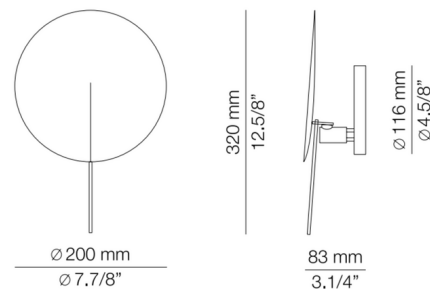

By Estiluz

Description

The Obs A-3320L Wall Light is inspired by basic natural forms, separating the necessary from the superfluous to create a truly eco-logical lamp. Its stylized lines and clear references to the world of nature give a simple yet bold touch to the home, like water lilies of light on a stylish, contemporary domestic lake. Adjustable head with a lateral swing up to 60 degrees using the decorative stick.

Shown in white

Specifications

COLOR	N/A
BODY FINISH	White
WATTAGE	15W
DIMMER	Standard 120V
DIMENSIONS	7.88"W x 12.63"H x 3.25"D
INTEGRATED LED MODULE	1 x LED/15W/120V LED
COUNTRY OF ORIGIN	Spain

Technical Information

PRODUCT DIMENSIONS	Backplate: 4.63" diameter
BEAM ANGLE	120°
COLOR RENDERING	80 CRI
LAMP COLOR	2700K
LUMENS/WATT	85.00
LUMINOUS FLUX	1275 lumens

CLICK TO VIEW PRODUCT

Notes: