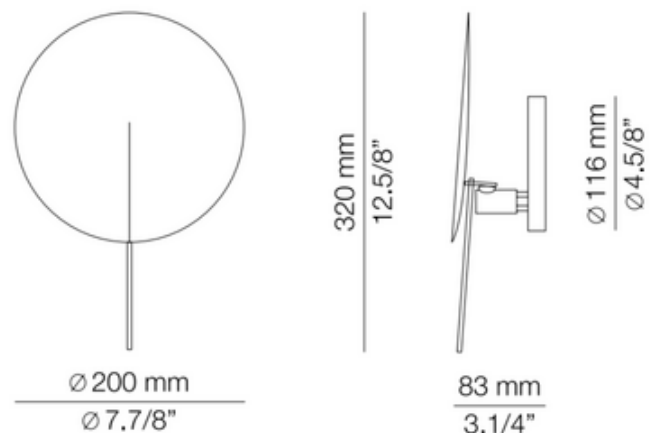

COMPANY

PROJECT

FIXTURE TYPE

APPROVED BY

DATE