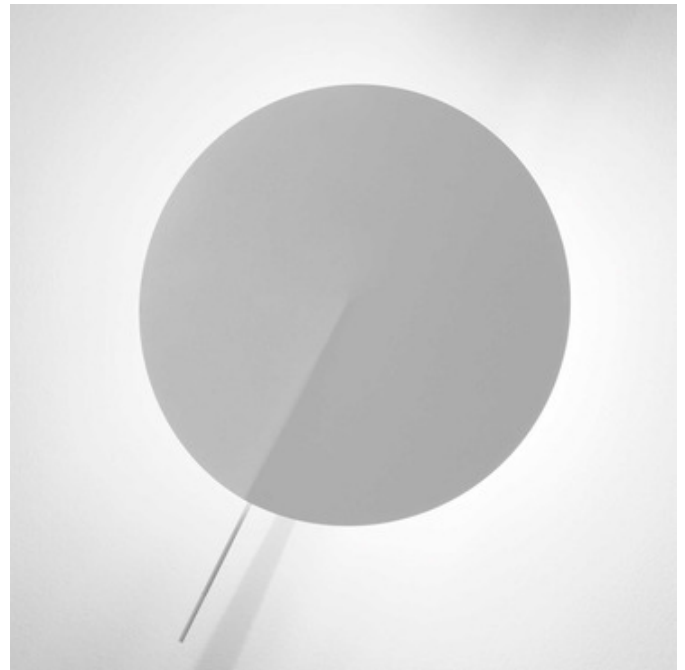

DESIGNER

Estudi Ribaudi

BRAND

Estiluz

DESCRIPTION

The Obs A-3320L Wall Light is inspired by basic natural forms, separating the necessary from the superfluous to create a truly eco-logical lamp. Its stylized lines and clear references to the world of nature give a simple yet bold touch to the home, like water lilies of light on a stylish, contemporary domestic lake. Adjustable head with a lateral swing up to 60 degrees using the decorative stick.

Shown in: White

SHADE COLOR	N/A
BODY FINISH	White
WATTAGE	15W
DIMMER	Standard 120V
DIMENSIONS	7.88"W x 12.63"H x 3.25"D
INTEGRATED LED MODULE	
LAMP	1 x LED/15W/120V LED

Technical Information

LUMINOUS FLUX	1275 lumens
LUMENS/WATT	85.00
LAMP COLOR	2700K
COLOR RENDERING	80 CRI
BEAM ANGLE	120°