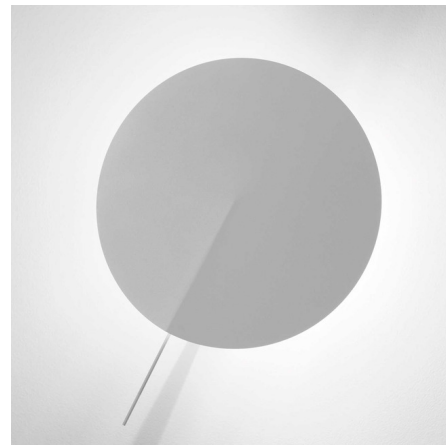

Lightology

lightology.com
866-954-4489
07-01-26

Project: _____

Company: _____

Location: _____ Fixture Type: _____

SPEC #: **EST360175**

Approved On: _____ Approved By: _____

Obs A-3320L Wall Light

By Estiluz

Description

The Obs A-3320L Wall Light is inspired by basic natural forms, separating the necessary from the superfluous to create a truly eco-logical lamp. Its stylized lines and clear references to the world of nature give a simple yet bold touch to the home, like water lilies of light on a stylish, contemporary domestic lake. Adjustable head with a lateral swing up to 60 degrees using the decorative stick.

Shown in white

Specifications

COLOR	N/A
BODY FINISH	White
WATTAGE	15W
DIMMER	Standard 120V
DIMENSIONS	7.88"W x 12.63"H x 3.25"D
INTEGRATED LED MODULE	1 x LED/15W/120V LED
COUNTRY OF ORIGIN	Spain

Technical Information

PRODUCT DIMENSIONS	Backplate: 4.63" diameter
BEAM ANGLE	120°
COLOR RENDERING	80 CRI
LAMP COLOR	2700K
LUMENS/WATT	85.00
LUMINOUS FLUX	1275 lumens

CLICK TO VIEW PRODUCT

Notes: