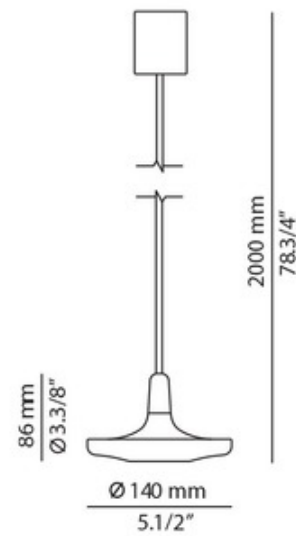

BRAND

Estiluz

DESCRIPTION

Button Pendant features a metal head in Black, White, or Grey and a field cuttable stem. ETL listed.

SHADE COLOR	Black
BODY FINISH	N/A
WATTAGE	10W
DIMMER	Not Dimmable
DIMENSIONS	78.37"L x 5.5"W x 3.375"H
INTEGRATED LED MODULE	
LAMP	1 x LED/10W/120V LED

Technical Information

LUMINOUS FLUX	975 lumens
LUMENS/WATT	97.50
LAMP COLOR	3000K
COLOR RENDERING	80 CRI

SPEC # EST360184

COMPANY	PROJECT	FIXTURE TYPE	APPROVED BY	DATE