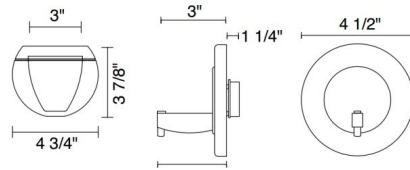

By Modern Forms

Description

Designed with clean geometric styling, the sleek and simple Matrix Wall / Ceiling Light blends with nearly any setting. Optimal LED illumination delivers uniform bright lighting features smooth thick Etched glass with a stunning Titanium or Black finish. Two sizes and three color temperature options available.

Shown in titanium / white

Specifications

COLOR	White
BODY FINISH	Titanium
WATTAGE	31W
DIMMER	Low Voltage Electronic
DIMENSIONS	9"W x 9"H x 2.75"D
INTEGRATED LED MODULE	1 x LED/31W/120V LED
COUNTRY OF ORIGIN	China