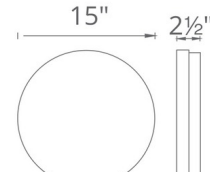

By Modern Forms

Description

This utilitarian Circa Wall / Ceiling Light is suitable for compact spaces like narrow hallways and stairwell landings as well as medium-sized rooms in office buildings and luxury homes. A thick, one-inch glass shade is pressed and sanded for pure whiteness, while a second insert is layered inside to extract the optimal amount of light from the high-performance LED modules.

Shown in titanium / etched opal

FM-2109

FM-2111

FM-2115

Specifications

COLOR	Etched Opal
BODY FINISH	Titanium
WATTAGE	31W
DIMMER	Low Voltage Electronic
DIMENSIONS	11"W x 11"H x 2.5"D
INTEGRATED LED MODULE	1 x LED/31W/120V LED
COUNTRY OF ORIGIN	China