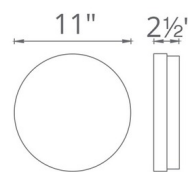

By Modern Forms

Description

This utilitarian Circa Wall / Ceiling Light is suitable for compact spaces like narrow hallways and stairwell landings as well as medium-sized rooms in office buildings and luxury homes. A thick, one-inch glass shade is pressed and sanded for pure whiteness, while a second insert is layered inside to extract the optimal amount of light from the high-performance LED modules.

Shown in titanium / etched opal

FM-2109

FM-2111

FM-2115

Specifications

COLOR	Etched Opal
BODY FINISH	Titanium
WATTAGE	31W
DIMMER	Low Voltage Electronic
DIMENSIONS	11"W x 11"H x 2.5"D
INTEGRATED LED MODULE	1 x LED/31W/120V LED
COUNTRY OF ORIGIN	China