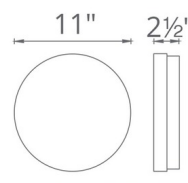

FM-2109

FM-2111