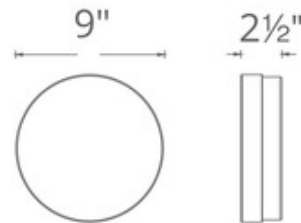

Shown in: Titanium / Etched Opal

FM-2109