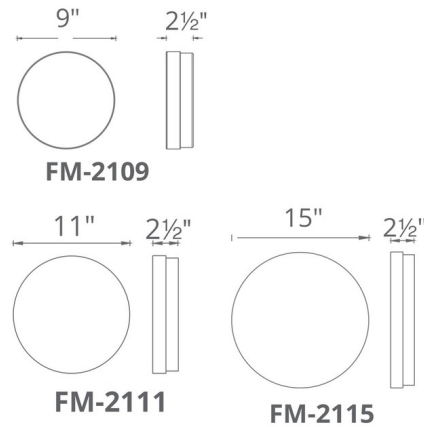

By Modern Forms

Description

This utilitarian Circa Wall / Ceiling Light is suitable for compact spaces like narrow hallways and stairwell landings as well as medium-sized rooms in office buildings and luxury homes. A thick, one-inch glass shade is pressed and sanded for pure whiteness, while a second insert is layered inside to extract the optimal amount of light from the high-performance LED modules.

Shown in titanium / etched opal

Specifications

COLOR	Etched Opal
BODY FINISH	Titanium
WATTAGE	31W
DIMMER	Low Voltage Electronic
DIMENSIONS	11"W x 11"H x 2.5"D
INTEGRATED LED MODULE	1 x LED/31W/120V LED
COUNTRY OF ORIGIN	China

Technical Information

LAMP LIFE	54000 hours
COLOR RENDERING	90 CRI
LAMP COLOR	3000K
LUMENS/WATT	34.84
LUMINOUS FLUX	1080 lumens

CLICK TO VIEW PRODUCT

Notes: