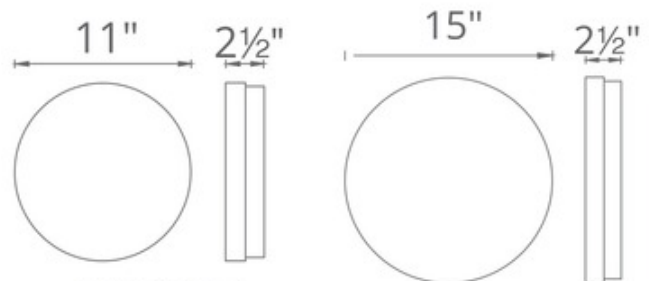

FM-2111

FM-2115

COMPANY	PROJECT	FIXTURE TYPE	APPROVED BY	DATE