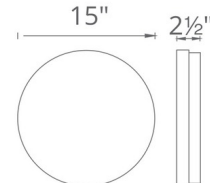

Lightology

lightology.com
866-954-4489
04-24-26

Project: _____

Company: _____

Location: _____ Fixture Type: _____

SPEC #: **MFR360263**

Approved On: _____ Approved By: _____

Circa Wall / Ceiling Light

By Modern Forms

Description

This utilitarian Circa Wall / Ceiling Light is suitable for compact spaces like narrow hallways and stairwell landings as well as medium-sized rooms in office buildings and luxury homes. A thick, one-inch glass shade is pressed and sanded for pure whiteness, while a second insert is layered inside to extract the optimal amount of light from the high-performance LED modules.

Specifications

COLOR	Etched Opal
BODY FINISH	Titanium
WATTAGE	31W
DIMMER	Low Voltage Electronic
DIMENSIONS	11"W x 11"H x 2.5"D
INTEGRATED LED MODULE	1 x LED/31W/120V LED
COUNTRY OF ORIGIN	China

Technical Information

LAMP LIFE	54000 hours
COLOR RENDERING	90 CRI
LAMP COLOR	3000K
LUMENS/WATT	34.84
LUMINOUS FLUX	1080 lumens

Shown in titanium / etched opal

FM-2115

CLICK TO VIEW PRODUCT

Notes: