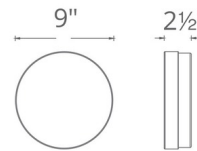

By Modern Forms

Description

This utilitarian Circa Wall / Ceiling Light is suitable for compact spaces like narrow hallways and stairwell landings as well as medium-sized rooms in office buildings and luxury homes. A thick, one-inch glass shade is pressed and sanded for pure whiteness, while a second insert is layered inside to extract the optimal amount of light from the high-performance LED modules.

Shown in titanium / etched opal

FM-2109

FM-2111

FM-2115

Specifications

COLOR	Etched Opal
BODY FINISH	Titanium
WATTAGE	31W
DIMMER	Low Voltage Electronic
DIMENSIONS	11"W x 11"H x 2.5"D
INTEGRATED LED MODULE	1 x LED/31W/120V LED
COUNTRY OF ORIGIN	China