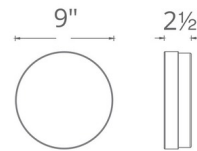

Lightology

lightology.com
866-954-4489
04-24-26

Project: _____

Company: _____

Location: _____ Fixture Type: _____

SPEC #: **MFR360263**

Approved On: _____ Approved By: _____

Circa Wall / Ceiling Light

By Modern Forms

Description

This utilitarian Circa Wall / Ceiling Light is suitable for compact spaces like narrow hallways and stairwell landings as well as medium-sized rooms in office buildings and luxury homes. A thick, one-inch glass shade is pressed and sanded for pure whiteness, while a second insert is layered inside to extract the optimal amount of light from the high-performance LED modules.

Specifications

COLOR	Etched Opal
BODY FINISH	Titanium
WATTAGE	31W
DIMMER	Low Voltage Electronic
DIMENSIONS	11"W x 11"H x 2.5"D
INTEGRATED LED MODULE	1 x LED/31W/120V LED
COUNTRY OF ORIGIN	China

Technical Information

LAMP LIFE	54000 hours
COLOR RENDERING	90 CRI
LAMP COLOR	3000K
LUMENS/WATT	34.84
LUMINOUS FLUX	1080 lumens

Shown in titanium / etched opal

FM-2109

CLICK TO VIEW PRODUCT

Notes: